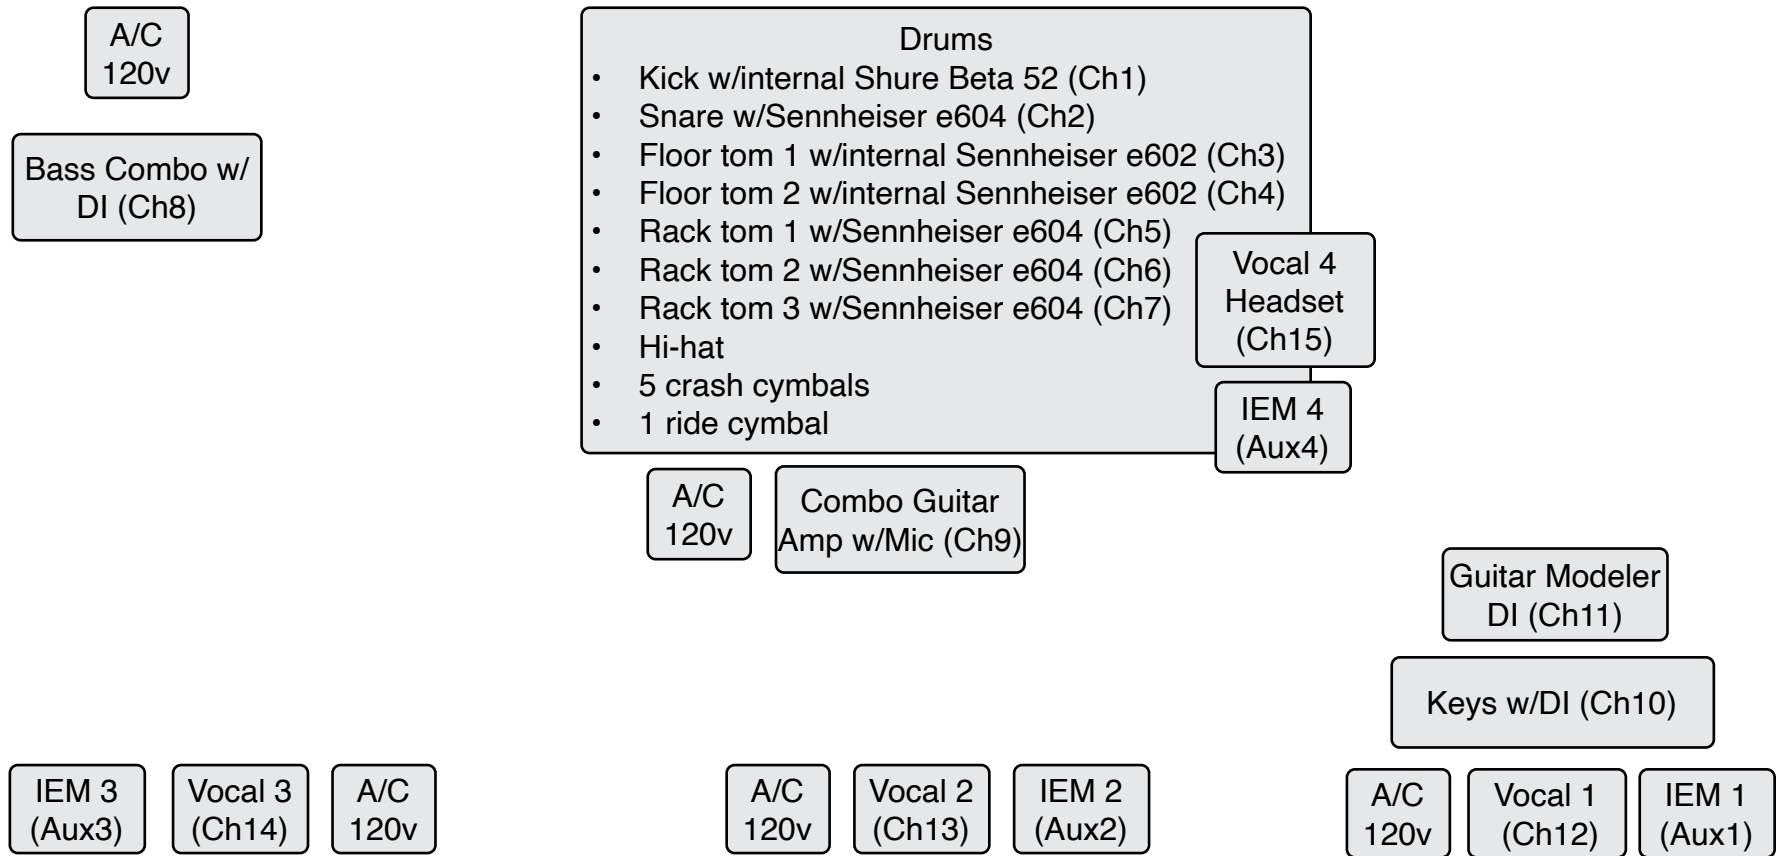

# Vintage Vibe Stage Plot

## Inputs

## Auxs

Ch1	Kick	Ch9	Lead Guitar		
Ch2	Snare	Ch10	Keys		
Ch3	Rack 1	Ch11	Rhythm Guitar	Aux1	IEM 1
Ch4	Rack 2	Ch12	Vocal 1	Aux2	IEM 2
Ch5	Rack 3	Ch13	Vocal 2	Aux3	IEM 3
Ch6	Floor 1	Ch14	Vocal 3	Aux4	IEM 4
Ch7	Floor 2	Ch15	Vocal 4		
Ch8	Bass	Ch16			